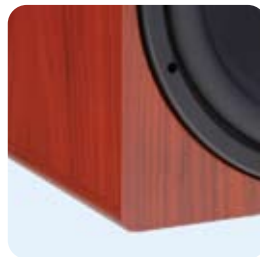

SB12-Plus Series Features:

- SVS designed/built "Plus 12.3" woofers
- Built-in 425 watt BASH amp with PEQ
- CAD design, CNC cut, hand-built enclosure
- Front-firing sealed design, recessed driver
- Compliant floor mounts, low center of gravity
- Room compensation control for optimal response
- Assembled and tested in the Ohio SVS factory
- Heavy-duty detachable 8 foot power cord
- Five finishes with intricately rounded corners
- Magnetic grill retainers (premium finishes only)

Specifications:

Configuration	Front-Firing Box
Design	Sealed
Dimensions	14" h x 14" w x 15" d
Weight	40lbs.
Frequency Response	22Hz -150Hz ± 3dB
Power	425W RMS BASH Digital Amplifier
Enclosure	MDF w/
Cost – <i>Black Vinyl</i>	$699
– <i>Wood (Maple, Oak, Rosenut)</i>	$749
– <i>Piano Gloss Black</i>	$799